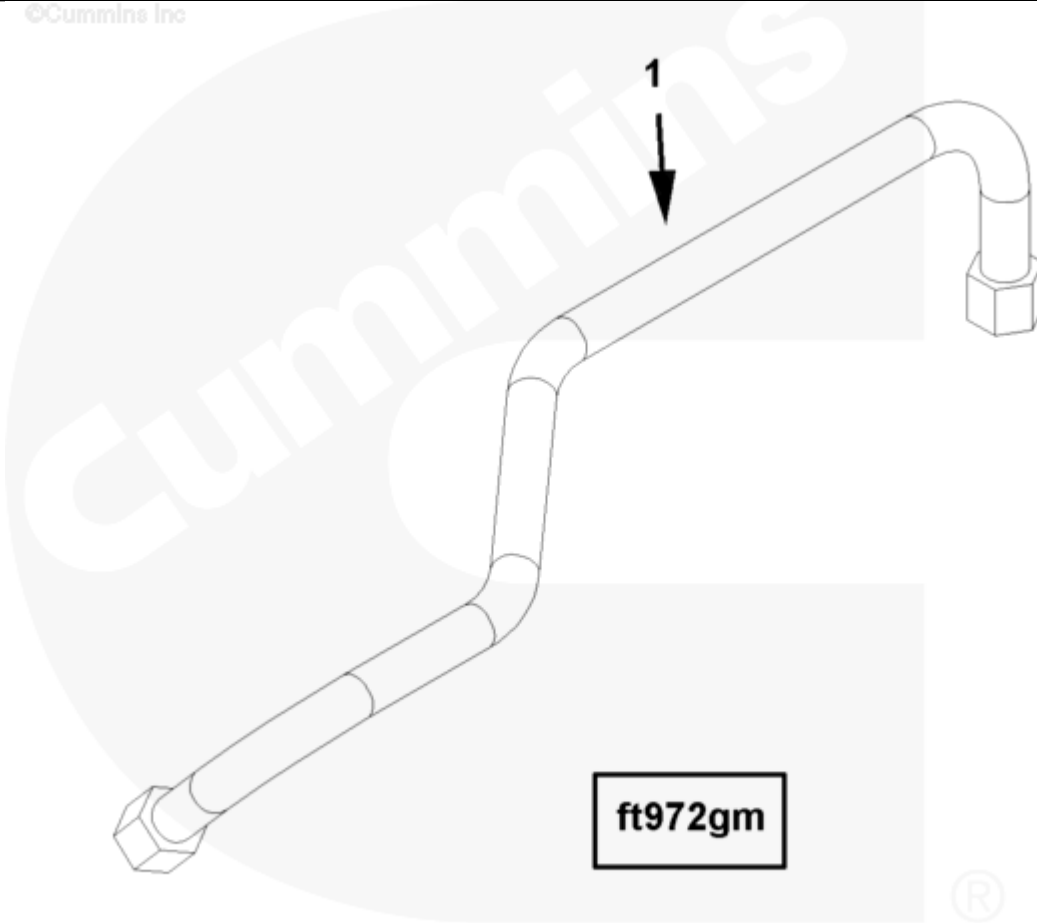

## Parts Catalog - Option Detail

Electronic Parts Catalog - Option Detail				
Option	Group	Graphic	Film Card	Date
FT50017	06.03	ft972gm	P23	08-SEP-08
<b>Engines</b>	QSK23 CM2250 K109, QSK23 CM500			

©Cummins Inc

[SMALL](#) | [MEDIUM](#) | [LARGE](#)

Cart	Ref No	Part Number	Part Description	Required	Remarks
<a href="#">View My Cart</a>					
		<a href="#">FT50017</a>	Fuel Plumbing		Fuel plumbing
<input type="checkbox"/>	1	<a href="#">4096470</a>	Fuel Supply Tube	1	